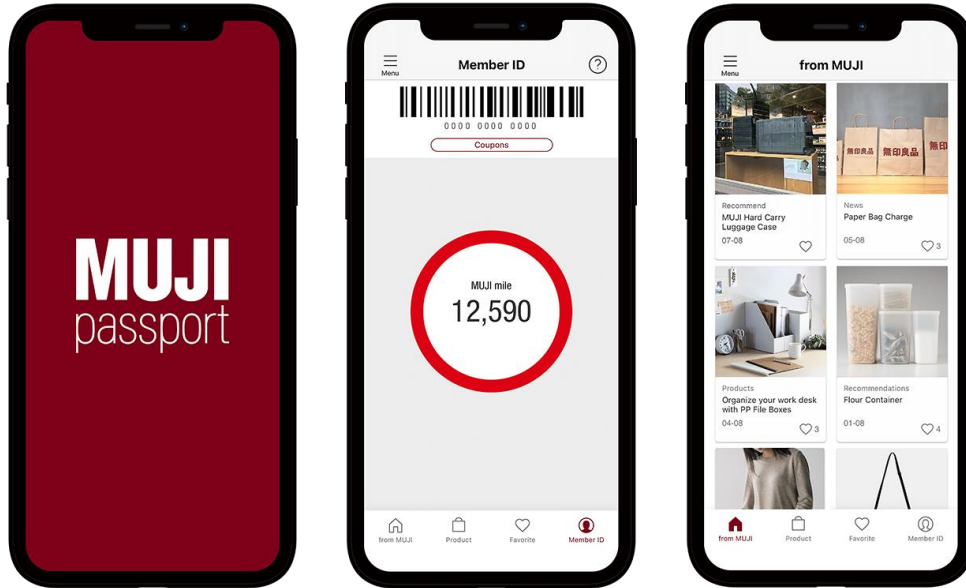

8 October 2021

Free Smartphone APP “MUJI passport” Launched in the U.S.A.

MUJI U.S.A. Limited. (New York; Representative: Taku Hareyama) of the Ryohin Keikaku Group (Toshima-ku, Tokyo; President & Representative Director: Nobuo Domaе) has launched the U.S. version of free smartphone application “MUJI passport” on July 27, 2021. This application allows users to earn shopping miles when shopped at MUJI stores in the U.S.A.

Launched in May 2013 in Japan, “MUJI passport” has been downloaded more than 24.5 million times ^{(*)2} to date in Japan, and what’s more, the overseas versions of the application (available in Mainland China, Taiwan, Korea, Hong Kong, India, Finland, Vietnam, Malaysia and Singapore) have gained a total of over 34.7 million*2 downloads.

*1. Local time

*2. As of end of August 2021

■About the smartphone application "MUJI passport" (U.S. version)

"MUJI passport" is an application that allows the members to receive the latest information on MUJI products and stores, and also to earn "MUJI miles (*3)" by presenting the application itself upon payment as a membership card when shopping and dining or by checking-in in MUJI stores.